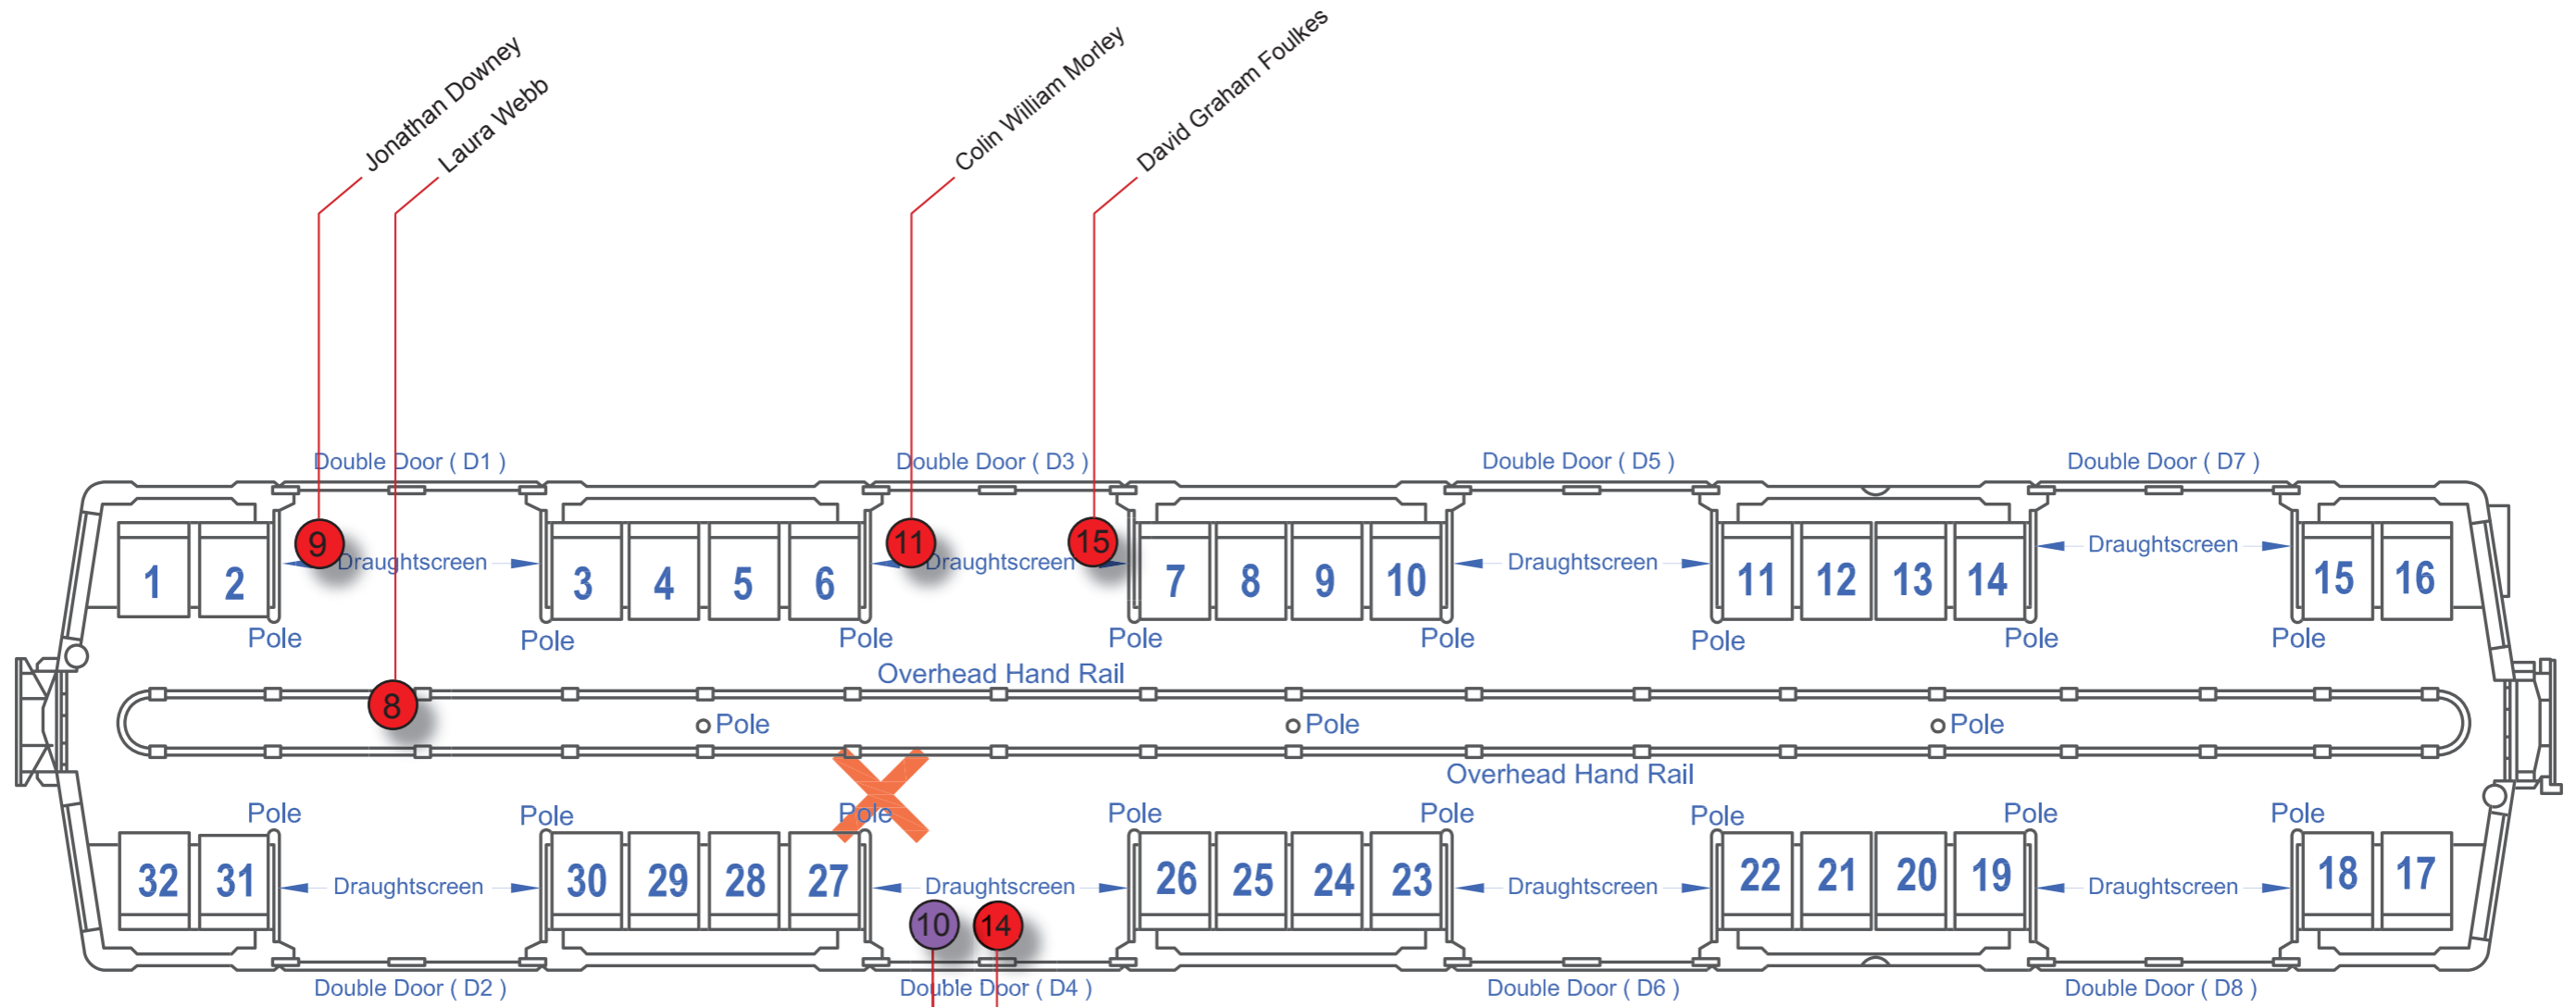

# Positions of deceased in 2nd carriage post explosion

\* Jennifer Vanda Nicholson was recovered from the tracks next to the train

SO15 DATA Circle Line Train